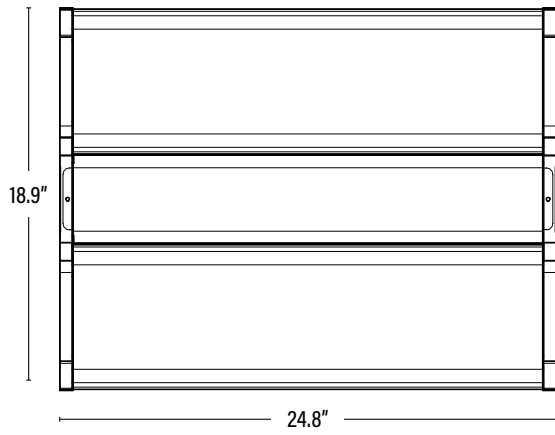

CF8128 XTREME DUTY • 8YR LED 2' LINEAR HIGH BAY

ITEM INFORMATION

DIMENSIONS (Inches)	
Length	24.8"
Width	18.9"
Height	2.2"
Net Weight (Lbs)	11.2
Chain Length	41.3" (2 ea.)

PACKAGING	UPC	DIMENSIONS (LxWxH)	GROSS WEIGHT (Lbs)
Master Carton	1	811768023152	--
Country of Origin	China		
HS Tariff	9405.10.6020		